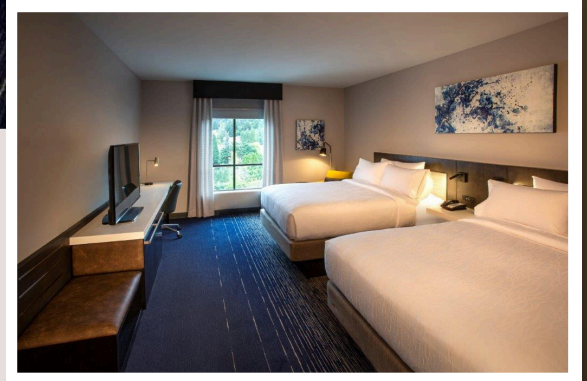

Blackout Dates May Apply | Taxes and Fees Not Included

**Hilton
Garden Inn™**

CONTACT US

425-448-7600

frontdesk@hgiredmond.com

16630 Redmond Way
Redmond WA 98052